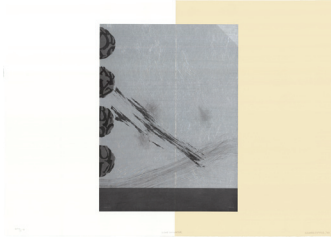

**Richard Tuttle**

*Light on Water (A)*, 2003

Intaglio in 4 colors with lithography  
15 7/8 x 22 3/8 in. (40.32 x 56.83 cm)  
Edition of 28 | \$1,800 (unframed)

**Richard Tuttle**

*Light on Water (B)*, 2003

Intaglio on Thai metallic crinkle mounted on Rives BFK cream bonded to Rives BFK white paper  
30 1/8 x 42 1/2 in. (76.52 x 107.95 cm)  
Edition of 28 | \$2,500 (unframed)

**Richard Tuttle**

*Light on Water (C)*, 2003

Intaglio in 5 colors and relief printing  
30 1/4 x 22 in. (76.84 x 55.88 cm)  
Edition of 28 | \$3,250 (unframed)

**Kiki Smith**

*Endocrinology*, 1997

Book of 20 photolithographs with collaged text  
by Mei-mei Berssenbrugge  
21 1/4 x 21 in. (53.98 x 53.34 cm)  
Edition of 40 | \$7,000