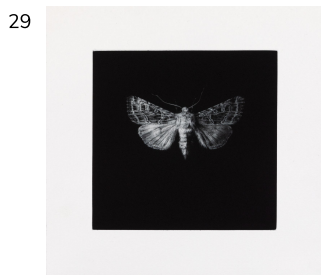

Sarah Gillespie

£1,100.00

Swallow-Tailed Moth

50 x 50 cms (19.68 x 19.68 ins) | Mezzotint | Edition 20 FRAMED PRICE £1300

| 2020

Ref: SG20

Sarah Gillespie

£550.00