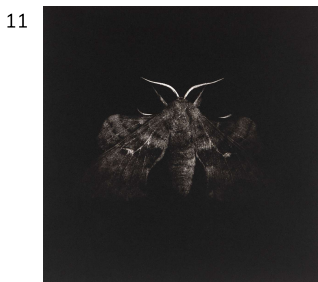

61.00 x 91.50 cms (24.02 x 36.02 ins) | Mezzotint | Edition 20

| 2021

Ref: SG24

Sarah Gillespie

£1,950.00

Coot

61.00 x 91.00 cm (24.02 x 35.83 in) | Mezzotint | Edition 20. FRAMED PRICE £2300.

| 2022

£1,100.00

Eyed Hawk Moth

50 x 50 cms (19.68 x 19.68 ins) | Mezzotint | Edition 20. FRAMED PLUS £250

| 2020

Ref: SG22

Sarah Gillespie

£1,100.00

Pale Emerald Moth

57 x 57 cms (22.44 x 22.44 ins) | Mezzotint | Edition 20.

| 2019

Ref: SG03

Sarah Gillespie

£1,100.00

Poplar Hawk Moth

50 x 50 cms (19.68 x 19.68 ins) | Mezzotint | Edition 40, only 21 printed, plate destroyed FRAMED PRICE £1300