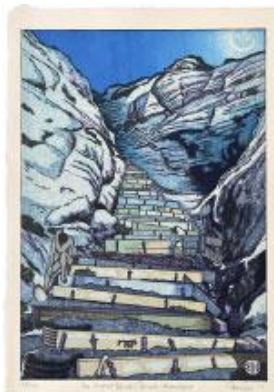

Scholten Japanese Art
Paul Binnie: Landscape Woodblock Prints

The Steps at Black's Beach: Sunset, 2020
woodblock print
16 1/4 by 11 5/8 in., 41.2 by 29.5 cm
\$650

The Steps at Black's Beach: Moonlight, 2020
woodblock Print
16 1/8 by 11 1/2 in., 41.1 by 29.2 cm
\$650

Famous Views of Japan: The Torii Gate at Miyajima, 2003
woodblock print
16 3/4 by 11 3/4 in., 42.4 by 29.9 cm

Famous Views of Japan: Sankeien Garden,
2005, woodblock print
1 5/8 by 16 1/8 in., 29.6 by 40.8 cm

\$700

Famous Views of Japan: Mountain Temple in Yamagata, 2005
woodblock print
16 5/8 by 11 3/8 in., 42.1 by 29 cm

\$650

Famous Views of Japan: Night View of Yomeimon Gate, 2011
woodblock print
16 3/8 by 11 3/4 in., 41.6 by 29.7 cm