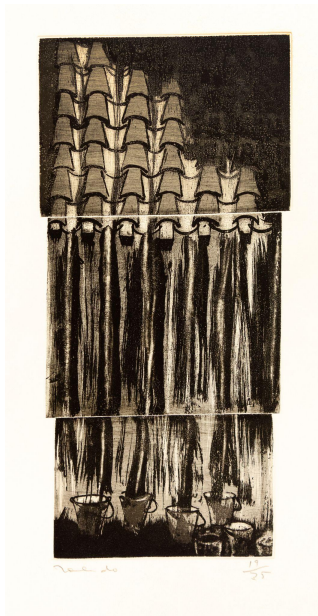

Francisco TOLEDO (Mexican, 1940-2019)
Mucha Lluvia (A Lot Of Rain)
Etching and aquatint on Hahnemühle paper. 2016.
Edition 19/25. Signed. Blindstamp lower right margin corner.
15 3/4 x 7 5/8" (plates), 20 1/2 x 12" (sheet)

[54126c] $1,300 unframed